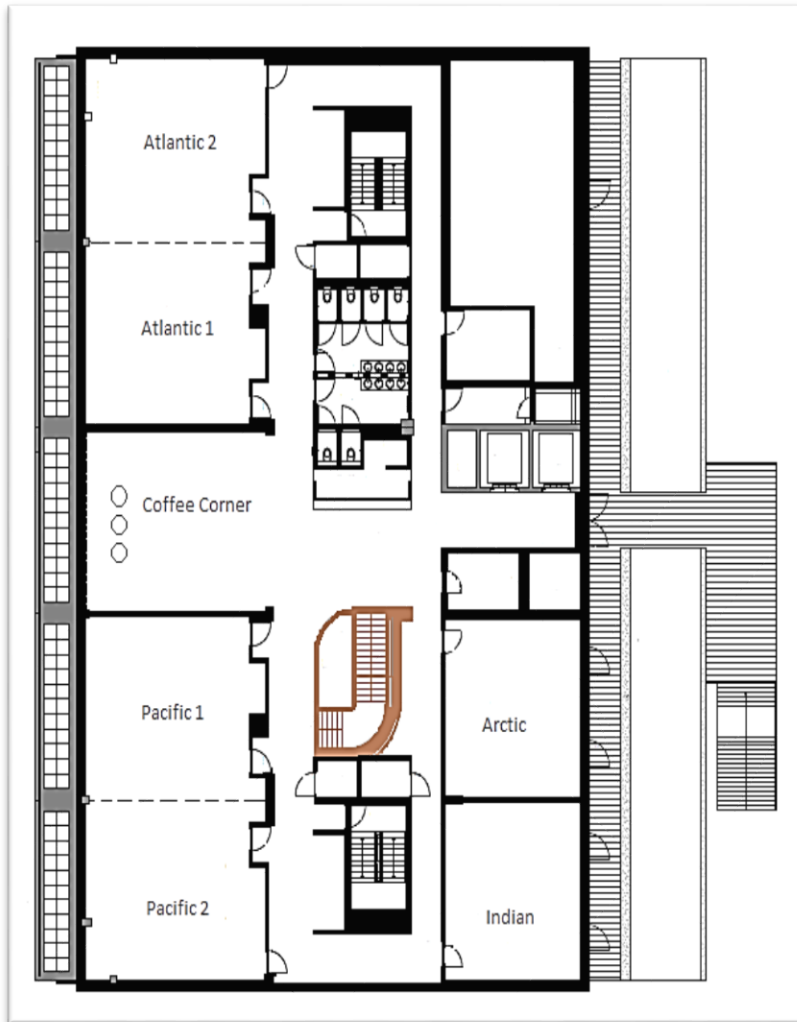

LOBBY

- 24/7 Reception service
- The Market – Grab & Go
- Luggage room
- Business corner – complimentary
- Lounge area
- Tours & Tickets
- Go Board

ROOMS - STANDARD

- 40 inch LED HDTV's with HD channels
- Laptop size safes
- Iron/ironing board
- Soundproof and large windows for plenty of natural daylight
- Hair dryer
- Mini fridge
- Access point internet per room
- 26m²

ROOMS - SUPERIOR

- Located on 11th and 12th floor
- Bathrobe and slippers
- Complimentary bottle of water in the room

ROOMS - PREMIUM

- Corner rooms located at the front of the hotel
- Large bathroom
- Bathrobe and slippers
- Complimentary bottle of water in the room
- Nespresso machine
- 36m²

MEETINGS & EVENTS

- 6 meeting rooms
- smart, professionally equipped conference centre with 380m² of total meeting space
- highest maximum capacity of 160 in theatre style

MEETINGS & EVENTS

Meeting Room	Area (Sq. Feet)	Theater	Schoolroom	Conference	U-Shape	Reception	Banquet
Atlantic	1,452	160	36	60	32	120	80
Atlantic 1	749	70	18	24	18	65	40
Atlantic 2	703	70	18	24	18	65	40
Pacific	1,452	150	36	60	32	120	80
Pacific 1	749	70	18	24	18	65	40
Pacific 2	703	70	18	24	18	65	40
Arctic	532	40	12	24	12	54	32
Indian	522	40	12	24	12	54	32