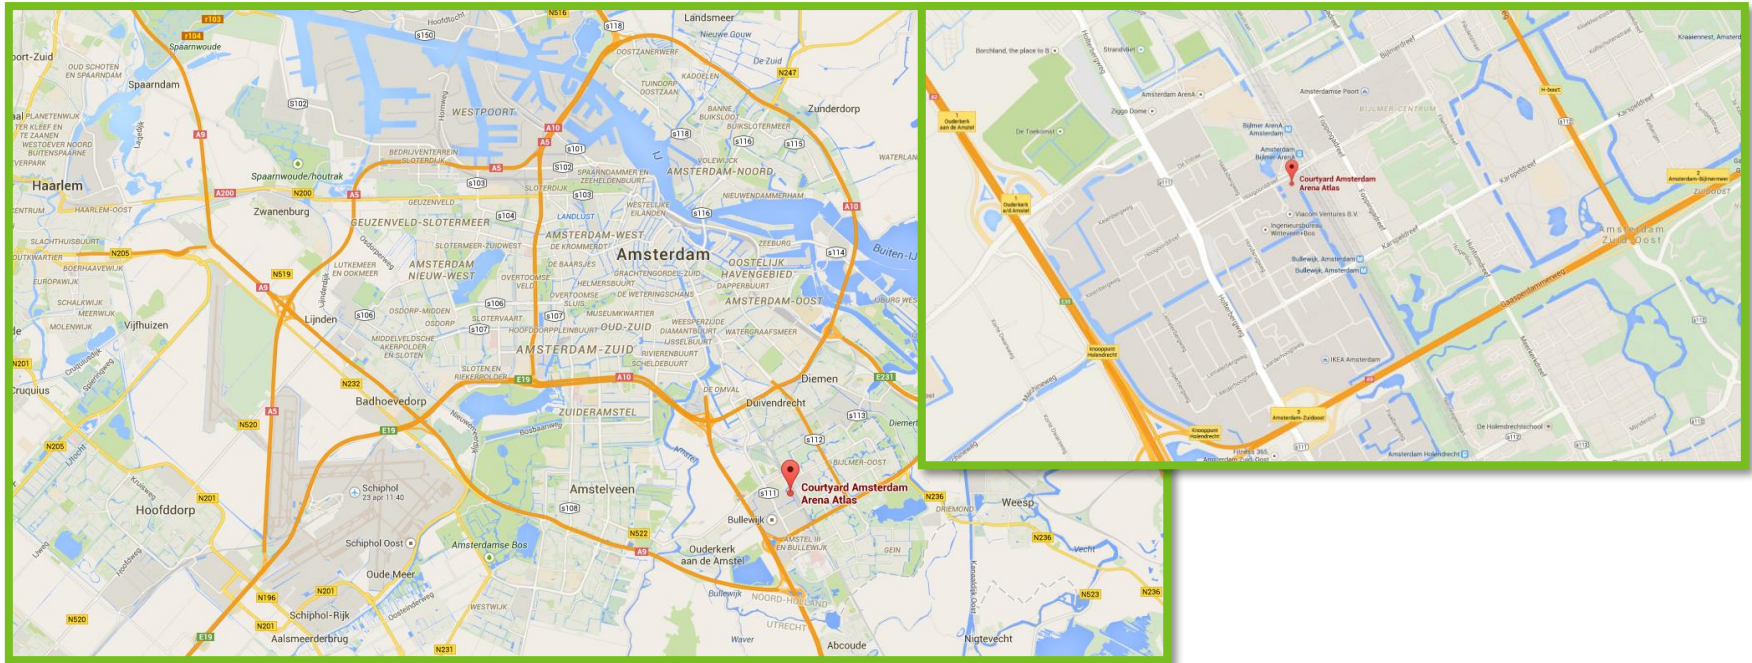

WELCOME TO AMSTERDAM

COURTYARD[®]
Marriott

COURTYARD[®]

Marriott[®]

AMSTERDAM ARENA
ATLAS

LOCATION

Great location, just outside the city centre, next to Bijlmer Arena Station

RAI Amsterdam – 10 minutes by metro

Amsterdam city centre – 12 minutes by metro

Schiphol Amsterdam Airport – 13 minutes by train

Ziggo Dome – 800MTR

Amsterdam Arena – 500MTR

AFAS Live– 500MTR

COURTYARD AMSTERDAM ARENA ATLAS

- ✧ 175 rooms
 - 98 standard
 - 56 superior
 - 21 premium
- ✧ 6 meeting rooms
 - 380m2
 - 2 flexible rooms
- ✧ Gård – Nordic Kitchen
 - Bar
 - Restaurant
 - Lounge
 - Chef's table
- ✧ Gym